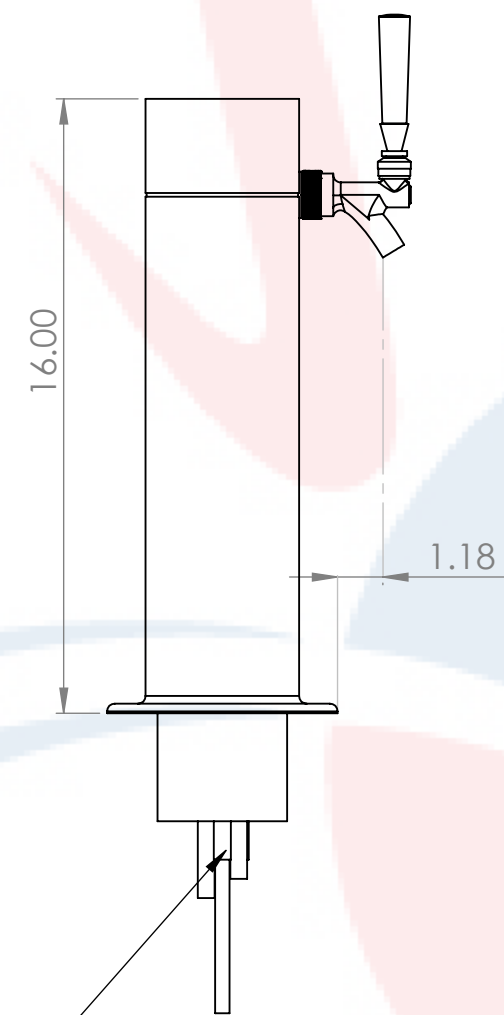

Isometric View
(For reference purpose only)

304SS tube connected to CBS NSF Flexible Total Barrier Tubing to 15lbs of Restriction

20 beer lines: 3/16" ID x 7/16" OD
2 recirculation lines: 3/8" OD ACR copper

DETAIL A
SCALE 1 : 2

Suggested Drip Tray:
2 x BB716634 - 34" x 8" (6" C/O-C) PVD/BSS Drip Tray
2 x BB717634 - 34" x 8" (6" C/O-C) PVD/BSS Spray Drip Tray

Name		Date		Title:	
Drawn by:	Canadian Beverage Supply Inc.	06/18/2020		20 Tap Metro M Tower	
Approved by:		VP Sales		Part Number:	
Material:	304 SS	Finish:	PVD Brass	BB102715-20PVDCK	
Unless otherwise mentioned, dimensions are inches				Revision:	
SCALE: 1:5				SHEET 1 OF 1	