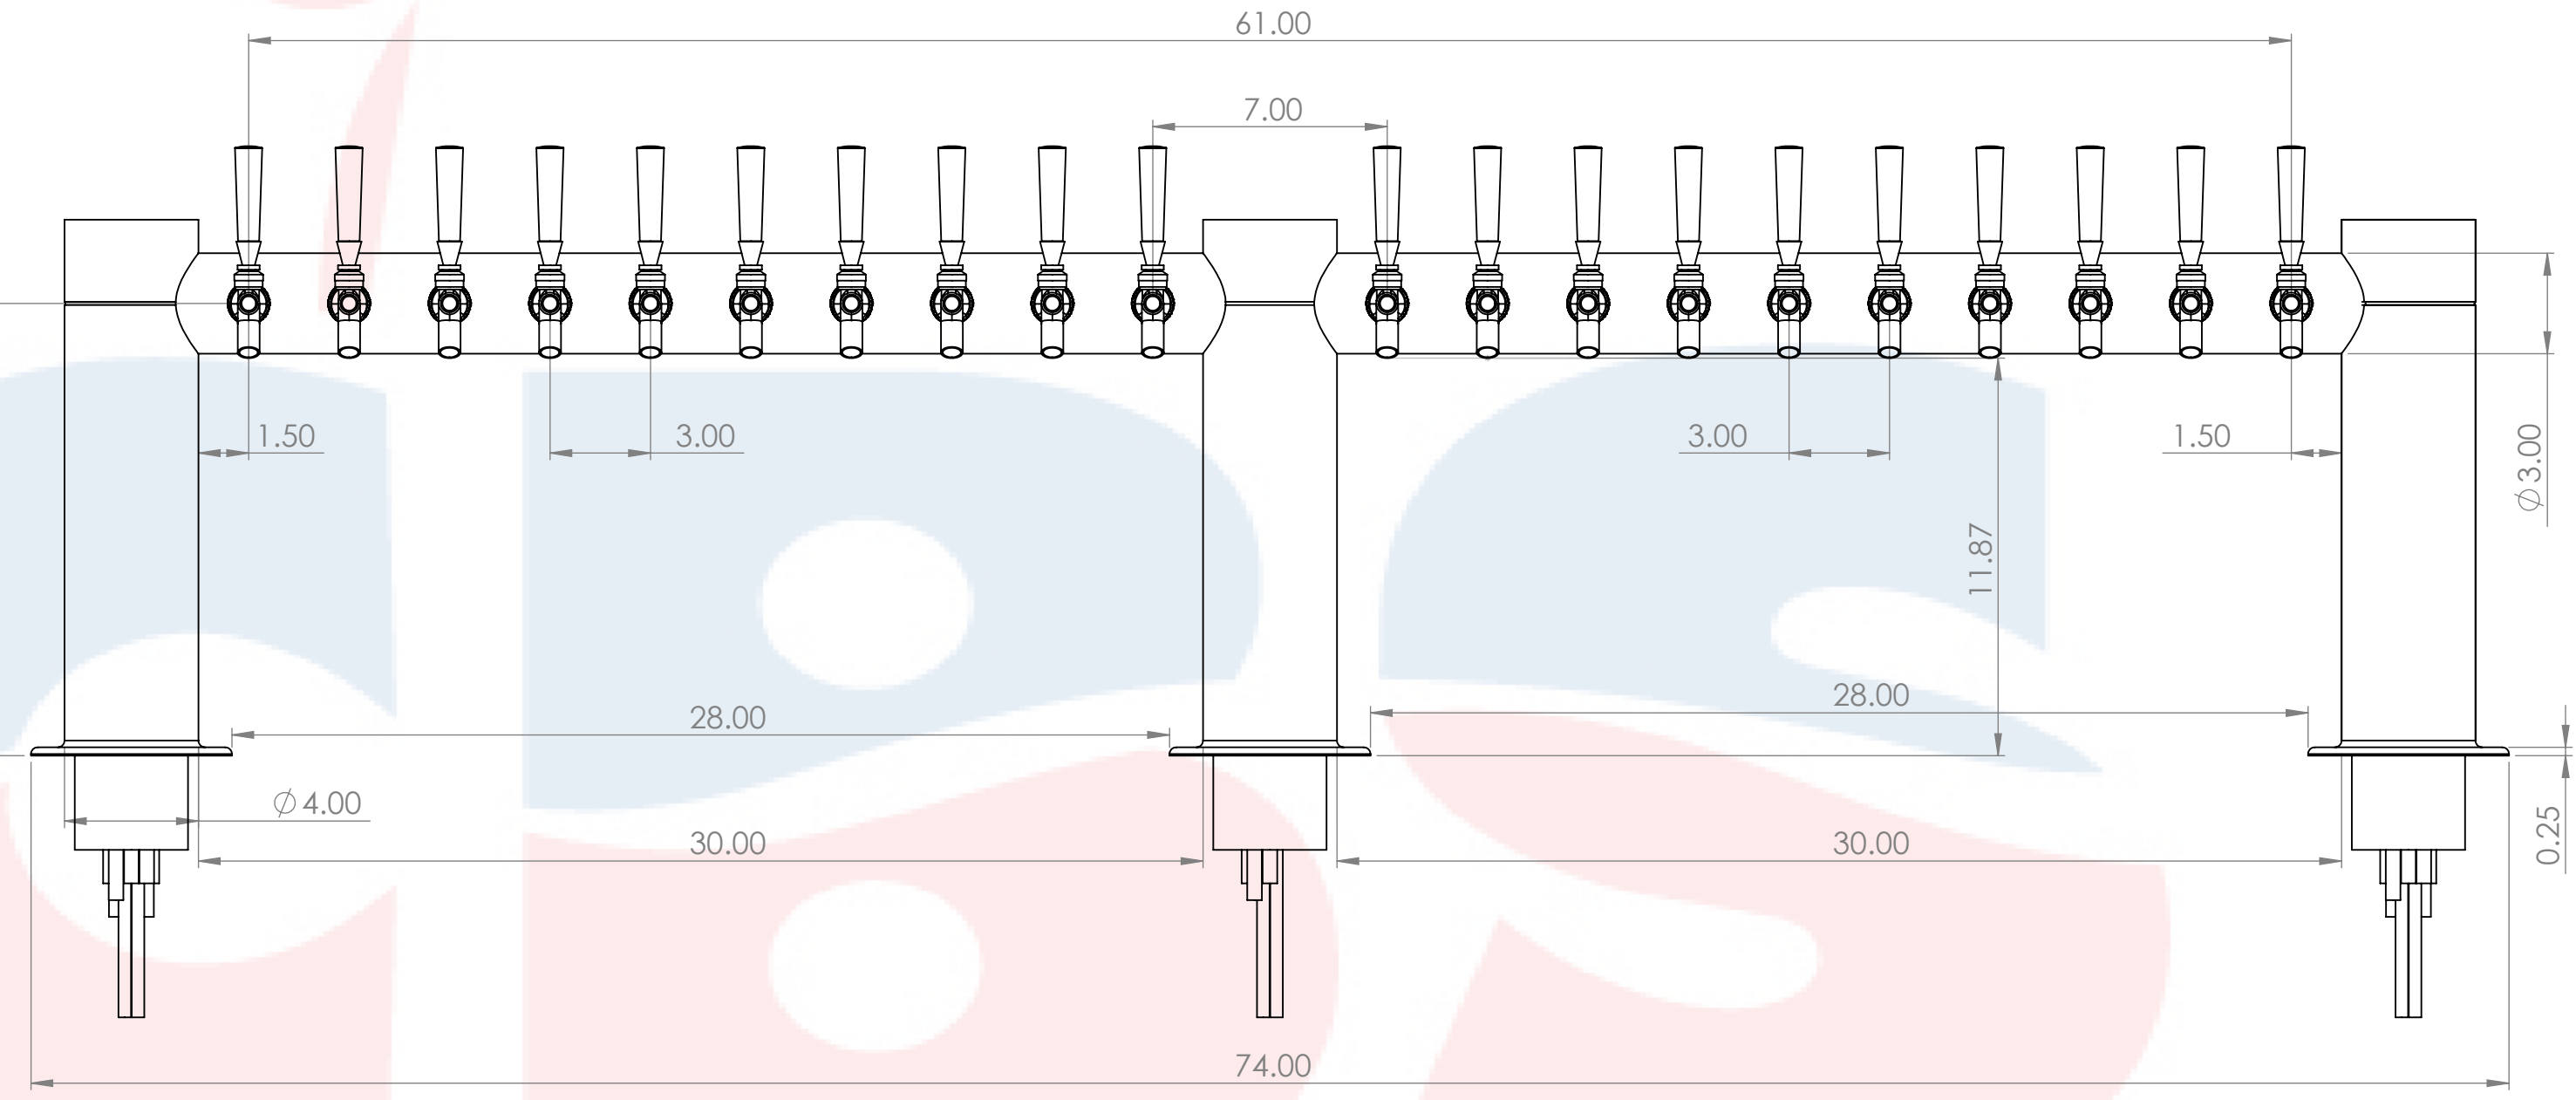

Isometric View
(For reference purpose only)

304SS tube connected to CBS NSF Flexible Total Barrier Tubing to 15lbs of Restriction

20 beer lines: 3/16" ID x 7/16" OD
2 recirculation lines: 3/8" OD ACR copper

DETAIL A
SCALE 1 : 2

Suggested Drip Tray:
2 x BB716634 - 34" x 8" (6" C/O-C) PVD/BSS Drip Tray
2 x BB717634 - 34" x 8" (6" C/O-C) PVD/BSS Spray Drip Tray

Name		Date		Title:	
Drawn by:	Canadian Beverage Supply Inc.	06/18/2020		20 Tap Metro M Tower	
Approved by:		VP Sales		Part Number:	
Material:	304 SS	Finish:	PVD Brass	BB102715-20PVDCK	
Unless otherwise mentioned, dimensions are inches				Revision:	
SCALE: 1:5				SHEET 1 OF 1	