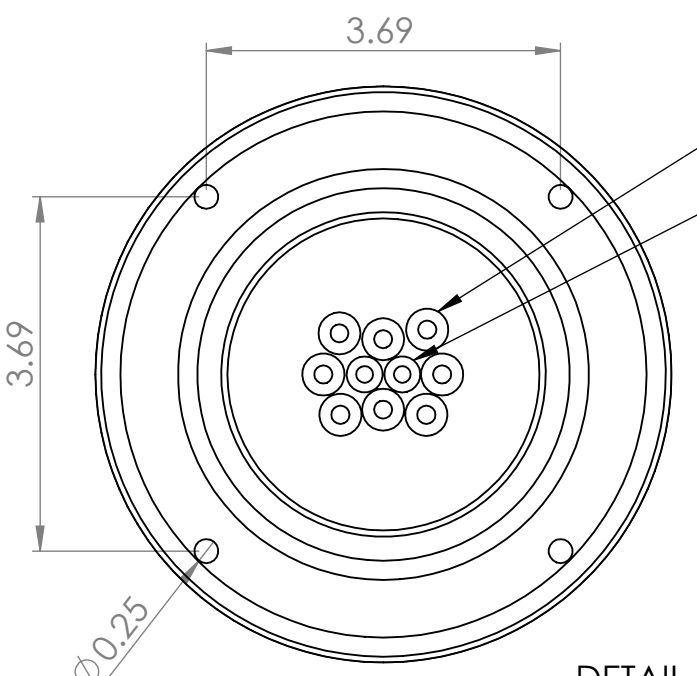

Isometric View
(For reference purpose only)

304SS tube connected to CBS NSF Flexible Total Barrier Tubing to 15lbs of Restriction

20 beer lines: 3/16" ID x 7/16" OD
2 recirculation lines: 3/8" OD ACR copper

DETAIL A
SCALE 1 : 2

Suggested Drip Tray:
2 x BB716634 - 34" x 8" (6" C/O-C) PVD/BSS Drip Tray
2 x BB717634 - 34" x 8" (6" C/O-C) PVD/BSS Spray Drip Tray

Name		Date		Title:	
Drawn by:	Canadian Beverage Supply Inc.	06/18/2020		20 Tap Metro M Tower	
Approved by:		VP Sales		Part Number:	
Material:	304 SS	Finish:	PVD Brass	BB102715-20PVDCK	
Unless otherwise mentioned, dimensions are inches				Revision:	
SCALE: 1:5				SHEET 1 OF 1	