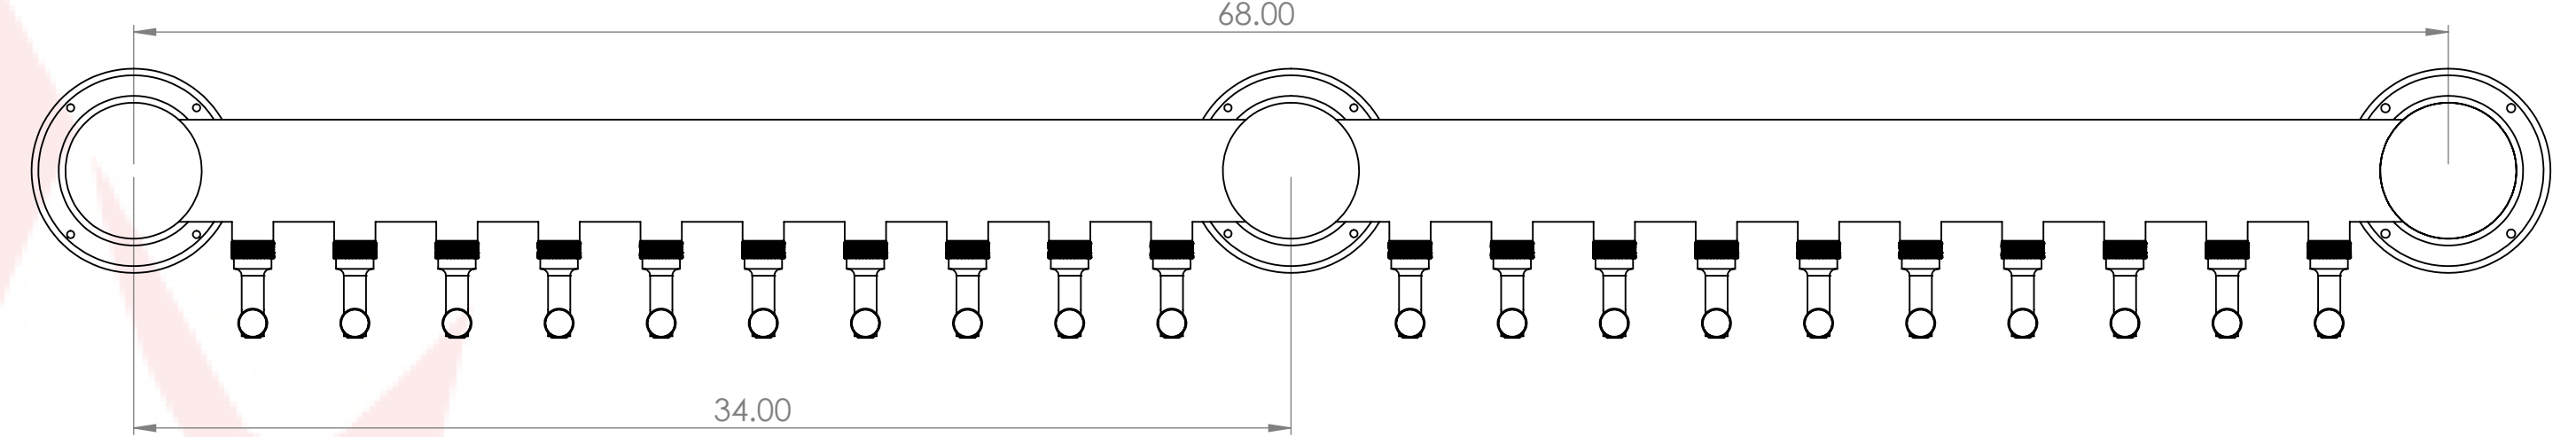

Isometric View
(For reference purpose only)

304SS tube connected to CBS NSF Flexible Total Barrier Tubing to 15lbs of Restriction

20 beer lines: 3/16" ID x 7/16" OD
2 recirculation lines: 3/8" OD ACR copper

DETAIL A
SCALE 1 : 2

Suggested Drip Tray:
2 x BB716634 - 34" x 8" (6" C/O-C) PVD/BSS Drip Tray
2 x BB717634 - 34" x 8" (6" C/O-C) PVD/BSS Spray Drip Tray

Name		Date		Title:	
Drawn by:	Canadian Beverage Supply Inc.	06/18/2020		20 Tap Metro M Tower	
Approved by:		VP Sales		Part Number:	
Material:	304 SS	Finish:	PVD Brass	BB102715-20PVDCK	
Unless otherwise mentioned, dimensions are inches				Revision:	
SCALE: 1:5				SHEET 1 OF 1	